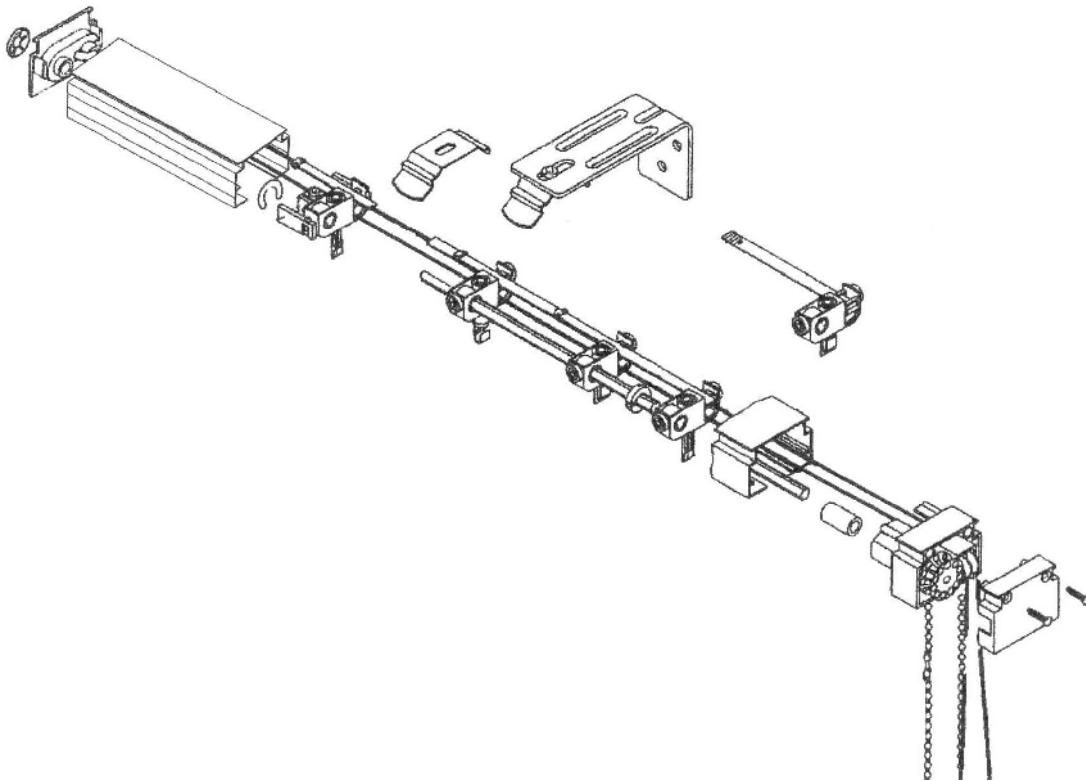

Louver-Tech Vertical Blind Track

Specifications

Headrail

Extruded Aluminum
1.736" wide x 1.259"
height x .043" thick.

Carriers

Injection molded plastic
carrier with self-aligning
clutch system.

Bracket

Painted steel.

Vane Hanger

Injection molded plastic with
single opening.

Pinion Rod

4-Prong Extruded Aluminum.

CONTROL

SPECIFICATIONS:

Wand Control

Injection molded plastic with
Aluminum wand, 0.31"
diameter, 24" length.

Cord Control

Injection molded plastic with
#10 Metal Ball Chain with
braided polyester cord.

Baron's Window Coverings

325 S. Washington Ave.
Lansing, MI 48933

Phone: 800-248-5852

Fax: 517-484-5611

www.baronsblinds.com